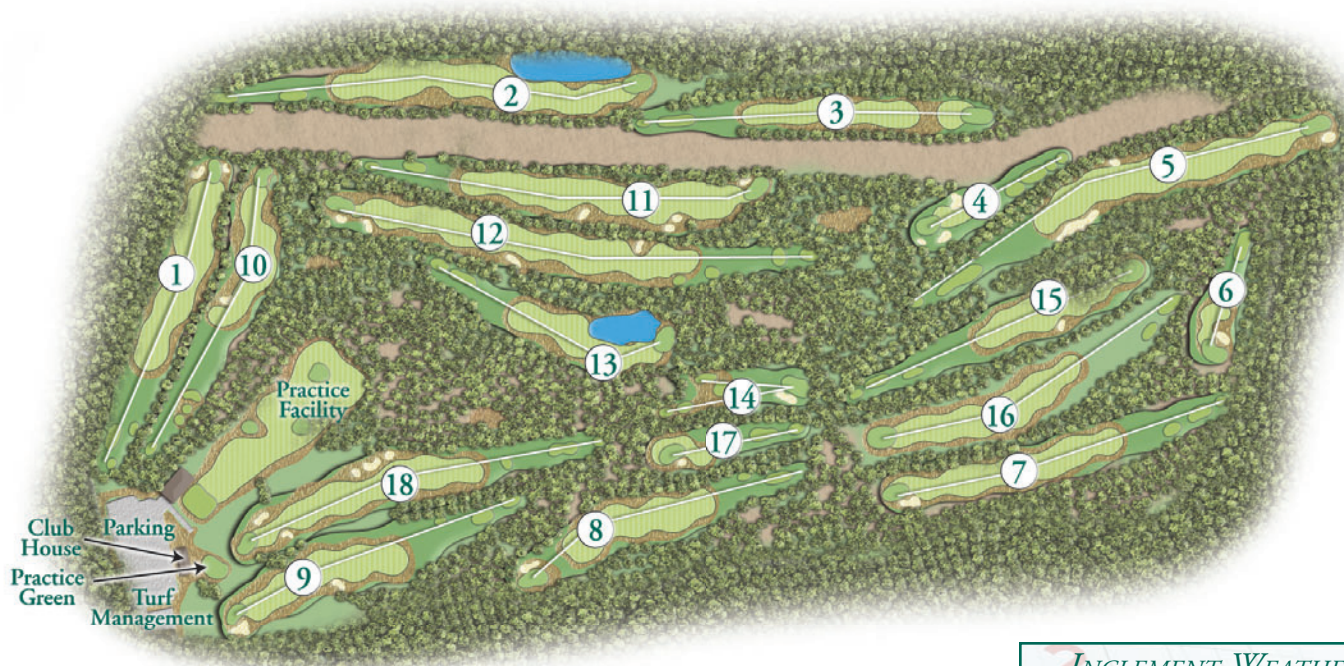

Hole	1	2	3	4	5	6	7	8	9	Out	
Maroon Tees COMBO	380	490	399	179	525	141	408	356	363	3241	
Black Tees COMBO	335	465	362	140	484	126	368	328	341	2949	
Silver Tees COMBO	320	405	342	108	456	110	332	310	318	2701	
Gold Tees	320	389	331	101	436	110	323	287	265	2562	
Handicap	12	10	4	18	8	16	2	6	14		
	CART PATH ONLY			CART PATH ONLY		CART PATH ONLY					
Par	M/W	4	5	4	3	5	3	4	4	4	36
		CART PATH ONLY		CART PATH ONLY		CART PATH ONLY					
Gold Tees		320	389	331	101	436	110	323	287	265	2562
Handicap		11	9	7	17	5	15	1	3	13	

U.S.G.A. STROKE/SLOPE RATING

TEE	MEN	WOMEN	YARDS
Maroon	71.5/130	77.6/139	6493
M/B Combo	69.4/128	76.2/137	6169
Black	68.4/125	74.7/134	5864
B/S Combo	67.5/120	72.9/129	5619
Silver	66.1/115	71.9/127	5340
S/G Combo	65.0/109	70.1/123	5115
Gold	64.9/107	69.3/121	5002

NATHAN BRIDGES
Director of Golf

Breakfast Hill Golf Club
ESTABLISHED 2000
DESIGNED BY BRIAN SILVA,
1999 *Golf World* ARCHITECT OF THE YEAR

SCOTT FORTIER
Superintendent

SINCE 2005
"BEST COURSES YOU
CAN PLAY"
Golfweek

2008 & 2009
"BEST PLACES TO PLAY"
Golf Digest

SINCE 2012
"TOP PUBLIC COURSE
YOU CAN PLAY"
Golf Magazine & Golf.com

INCLEMENT WEATHER

*If repeated horns sound,
everyone MUST return to
the clubhouse immediately.*